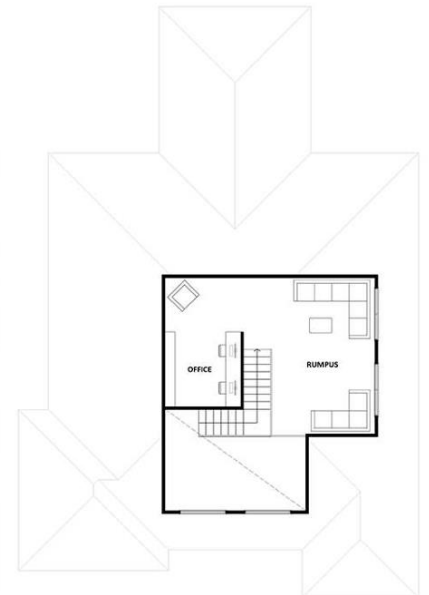

Madeline Heard 5616 2376

BLOOMFIELDESTATE.COM.AU

Information contained herein is subject to change without notice. No responsibility is accepted by the vendor nor the agent for any action taken in reliance thereon. Prospective purchasers should make their own enquiries to satisfy themselves on all aspects. Details herein do not constitute any representation by the vendor or the agent and are expressly excluded from any contract. Images are artist's impression and for illustrative purposes only.