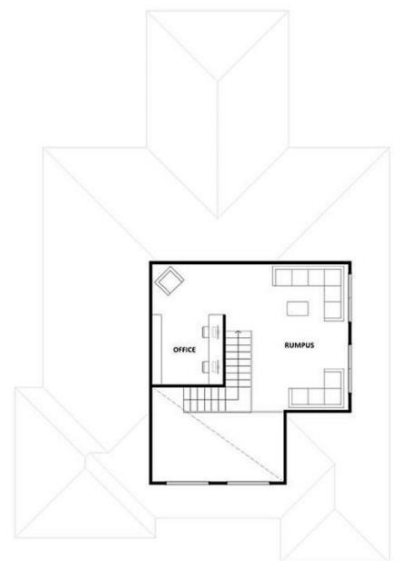

Madeline Heard 5616 2376

BLOOMFIELDESTATE.COM.AU

Information contained herein is subject to change without notice. No responsibility is accepted by the vendor nor the agent for any action taken in reliance thereon. Prospective purchasers should make their own enquiries to satisfy themselves on all aspects. Details herein do not constitute any representation by the vendor or the agent and are expressly excluded from any contract. Images are artist's impression and for illustrative purposes only.